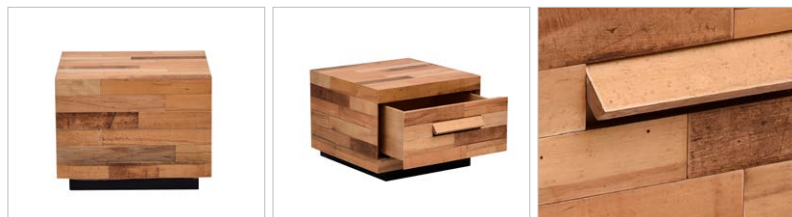

GYMNASIUM SIDE TABLE

Description

Storied cabinet collection made from reclaimed gym floors and sanded down for a cleaner colouring. Featuring hidden drawer handles and simple clean lines.

As shown in: *Old Floor*

	L	W	H	K. G
Side Table	50	50	38	25

Also available in: *Side Table*

Specification

Wood Type:	Maple
Number of Drawers:	1
Assembly:	No

Available Finishes:

Old Floor only

Free
Claimed

< BACK